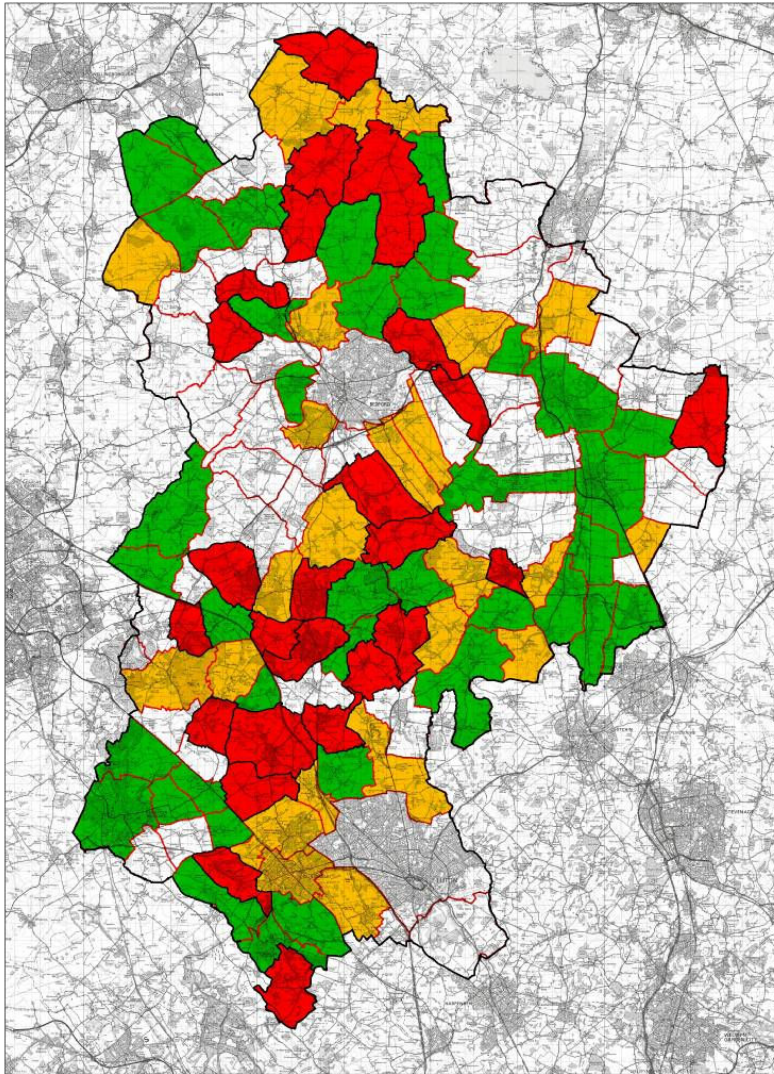

BEDFORDSHIRE TOWN & PARISH COUNCIL HIGHWAYS MAINTENANCE ANNUAL SURVEY RESULTS

Bedfordshire Town & Parish Council Survey 2006

Bedfordshire Town & Parish Council Survey 2009