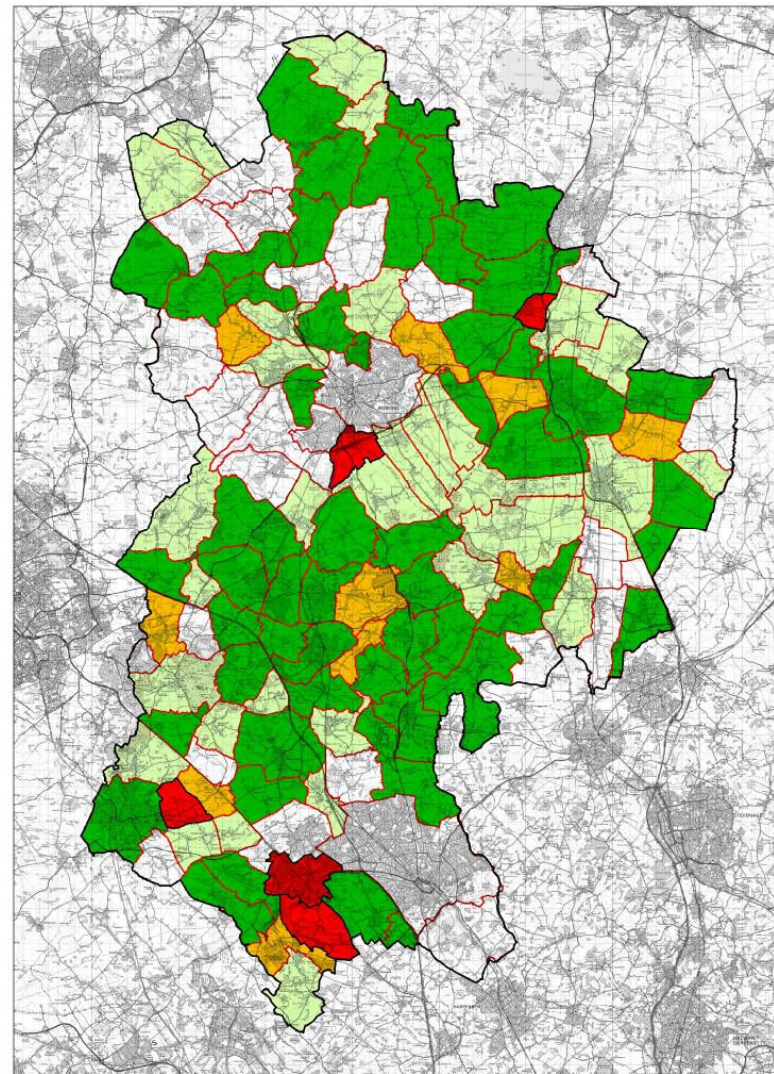

BEDFORDSHIRE TOWN & PARISH COUNCIL HIGHWAYS MAINTENANCE ANNUAL SURVEY RESULTS

Bedfordshire Town & Parish Council Survey 2006

Bedfordshire Town & Parish Council Survey 2009